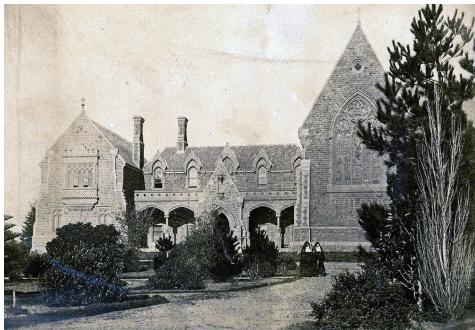

St Agnes Ladies' College in Geelong is established by the Sisters of Mercy.

1889 - 1903

1896

1903

# 1900s

## *College Renovations*

Mother Evangelist Doogan oversees renovation of the chapel, having it beautified and a gothic-style altar installed.

1905

1904 - 1907