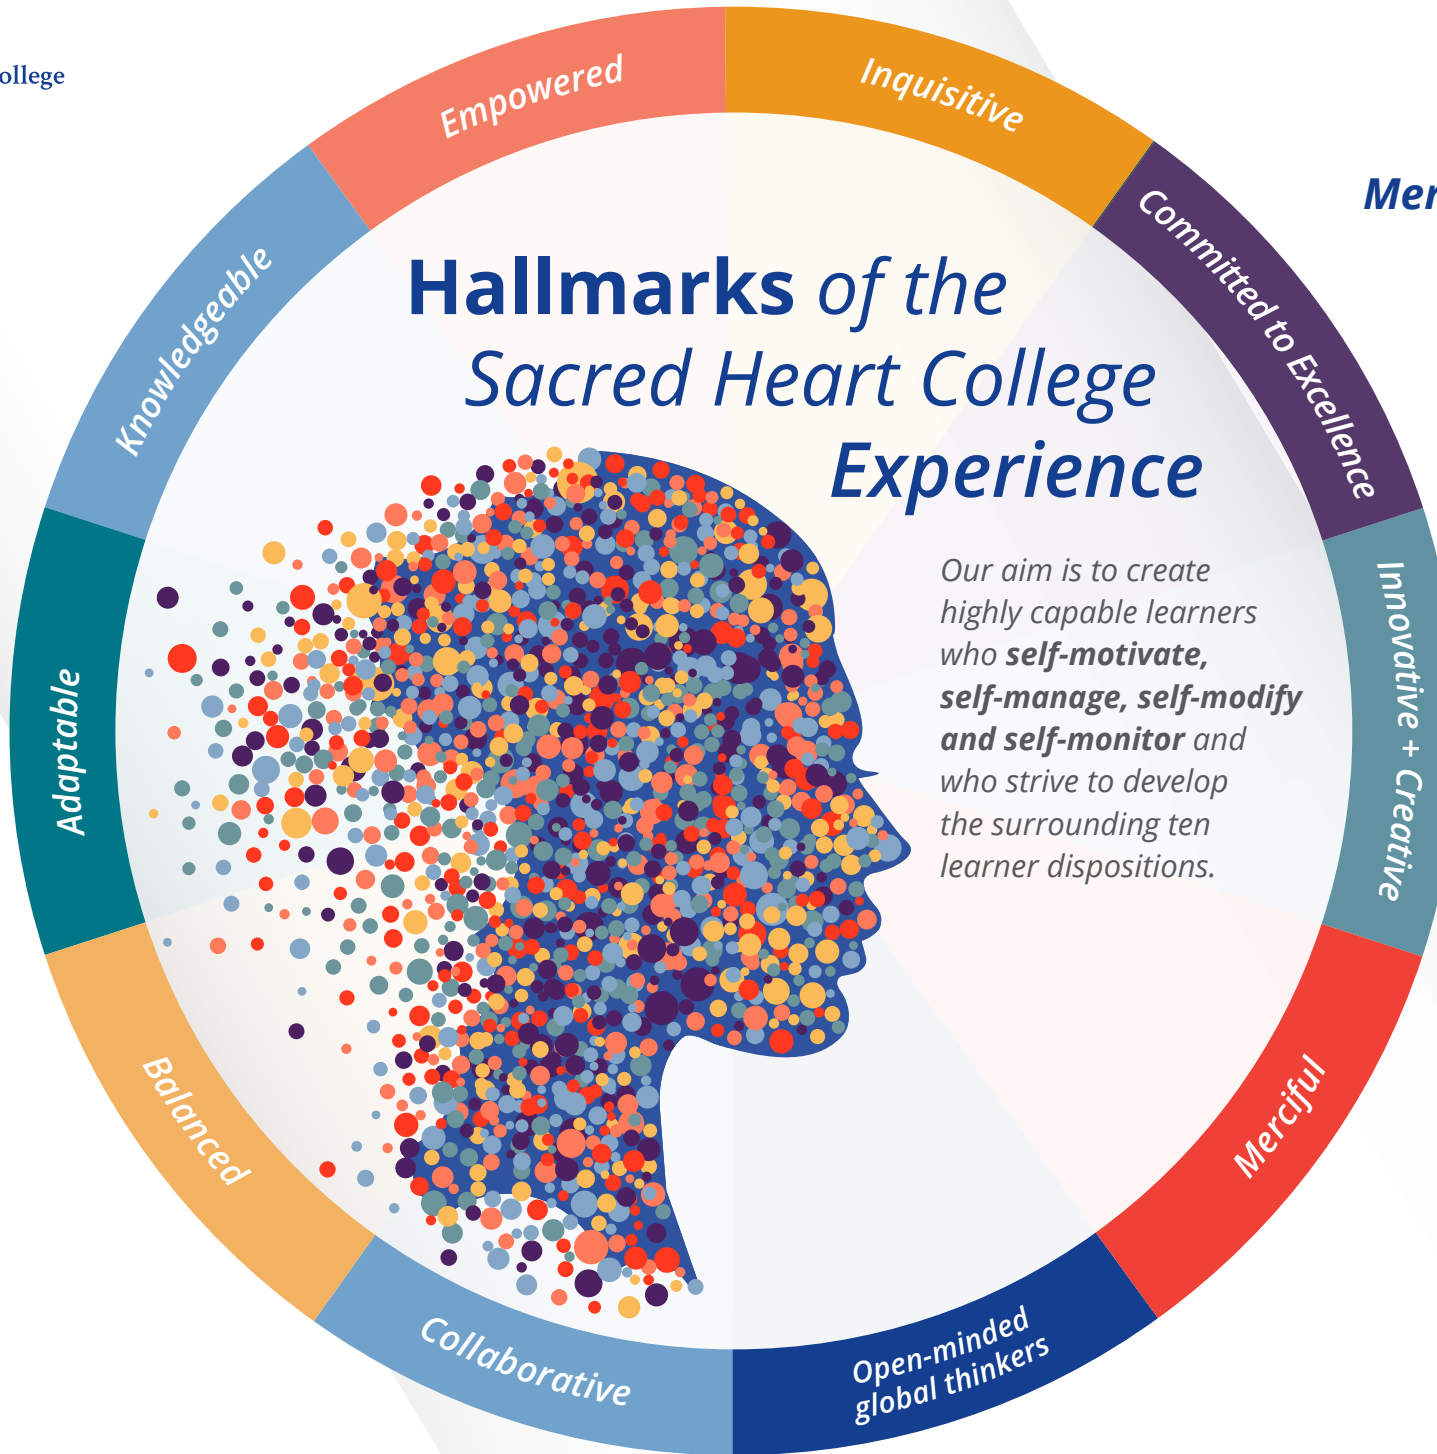

Sacred Heart College
GEE LONG

Founded on our Mercy School Charter:

We are a faith-centred Catholic school in the Mercy tradition inspired by Catherine McAuley.

Our school leadership is visionary and shared.

Underpinned by our **Mercy Values:**

- Respect
- Compassion
- Hospitality
- Justice
- Service
- Courage